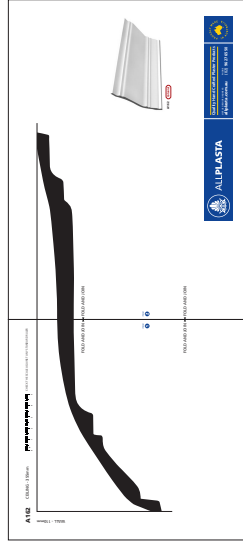

A162

CEILING - 355mm

WALL - 110mm

CHECK THE SCALE AGAINST ANY STANDARD RULER

1:1 SCALE *

* When printed on an A4 page
Please set your PRINTER scale to **NONE**

FOLD AND JOIN

PAGE 1

FOLD AND JOIN

2 PAGES: Fold the dotted lines and then join.

▼ FOLD AND JOIN

A162 **Colonial**

▼ FOLD AND JOIN

ALLPLASTA

Quality Hand Crafted Plaster Products

VISIT US OR SHOP ONLINE AT: