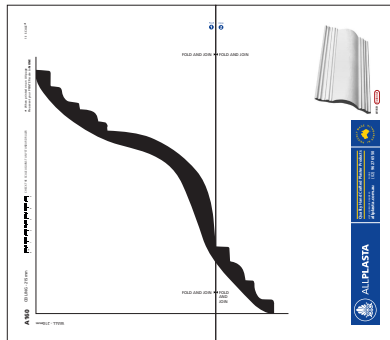

# A160

CEILING - 215mm

WALL - 210mm

CHECK THE SCALE AGAINST ANY STANDARD RULER

\* When printed on an A4 page  
Please set your PRINTER scale to **NONE**

1:1 SCALE \*

2 PAGES: Fold the dotted lines and then join.