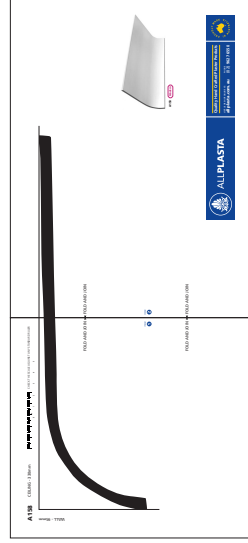

# A158

CEILING - 330mm

WALL - 95mm

CHECK THE SCALE AGAINST ANY STANDARD RULER

PAGE **1**

2 PAGES: Fold the dotted lines and then join.

\* When printed on an A4 page  
Please set your PRINTER scale to **NONE**