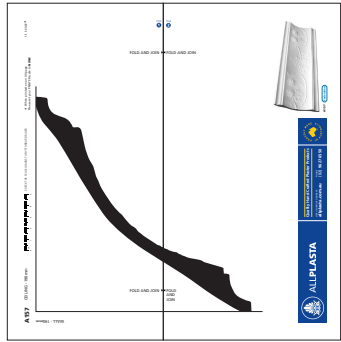

# A157

CEILING - 190mm

WALL - 190mm

CHECK THE SCALE AGAINST ANY STANDARD RULER

\* When printed on an A4 page  
Please set your PRINTER scale to **NONE**

1:1 SCALE \*

2 PAGES: Fold the dotted lines and then join.