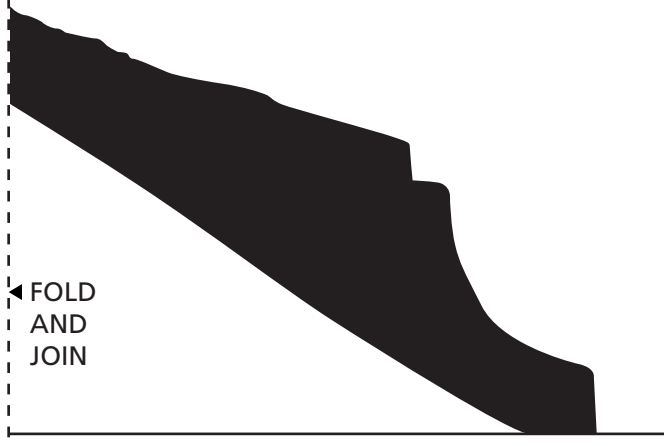

◀ FOLD AND JOIN

◀ FOLD
AND
JOIN