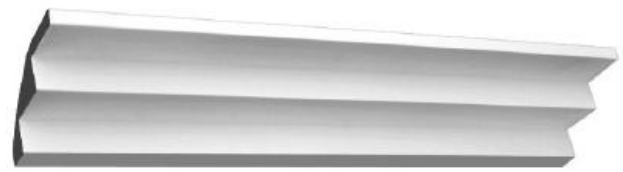

A155

CEILING - 120mm

1:1 SCALE*

WALL - 80mm

CHECK THE SCALE AGAINST ANY STANDARD RULER

A155 *Modern*

* When printed on an A4 page
Please set your PRINTER scale to **NONE**

ALLPLASTA