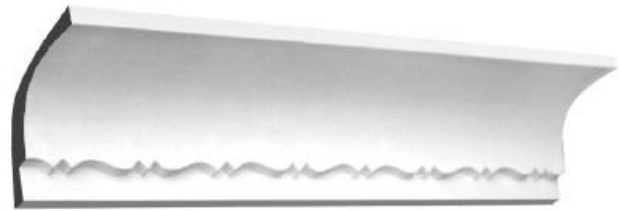

A154

CEILING - 130mm

1:1 SCALE*

WALL - 110mm

CHECK THE SCALE AGAINST ANY STANDARD RULER

A154 **Colonial**

* When printed on an A4 page
Please set your PRINTER scale to **NONE**

ALLPLASTA