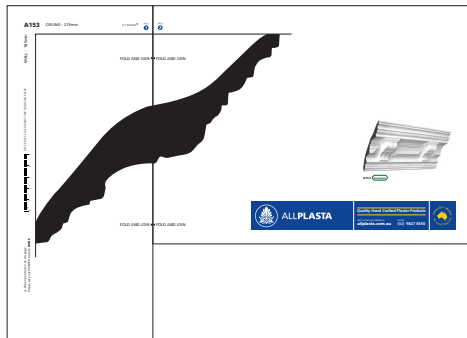

WALL - 185mm

CHECK THE SCALE AGAINST ANY STANDARD RULER

\* When printed on an A4 page  
Please set your PRINTER scale to **NONE**

2 PAGES: Fold the dotted lines and then join.

◀ FOLD AND JOIN

A153 Georgian