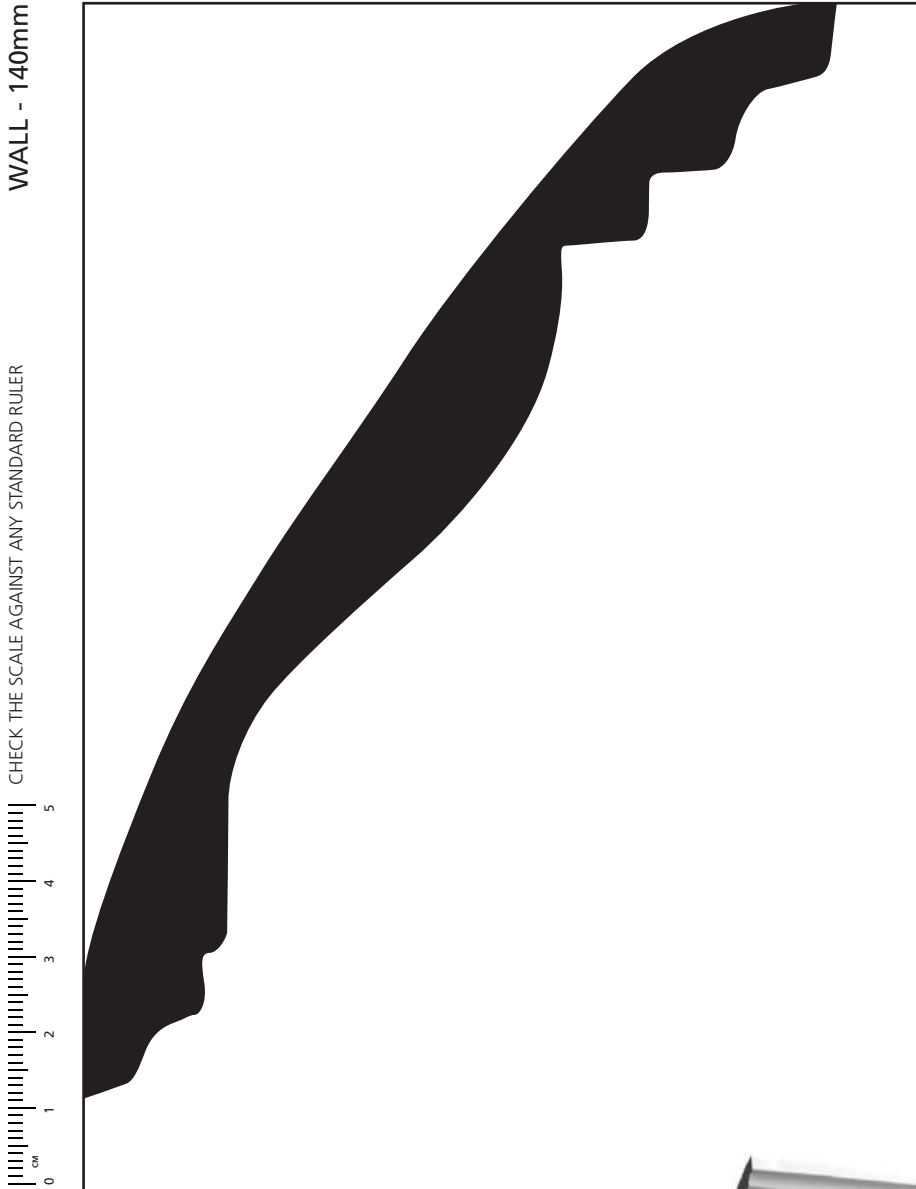

A134 CEILING - 100mm

1:1 SCALE*

A134 **Colonial**

* When printed on an A4 page
Please set your PRINTER scale to **NONE**

ALLPLASTA

Quality Hand Crafted Plaster Products

VISIT US OR SHOP ONLINE AT:
allplasta.com.au