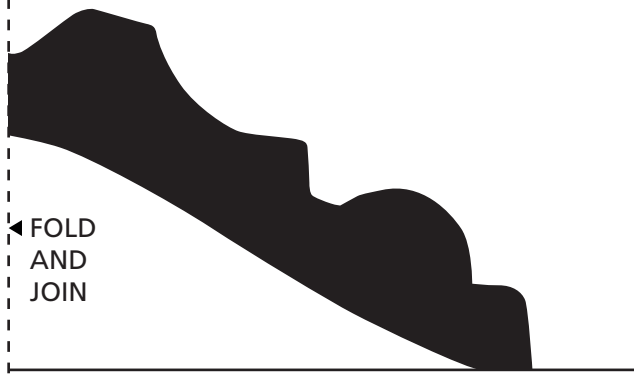

◀ FOLD AND JOIN

◀ FOLD
AND
JOIN