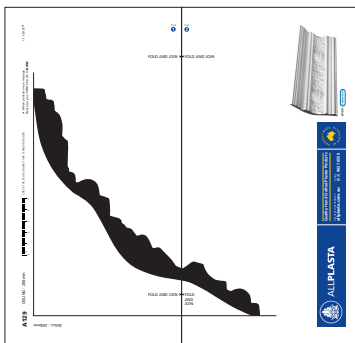

# A129

CEILING - 200mm

CHECK THE SCALE AGAINST ANY STANDARD RULER

\* When printed on an A4 page  
Please set your PRINTER scale to **NONE**

1:1 SCALE \*

WALL - 200mm

2 PAGES: Fold the dotted lines and then join.