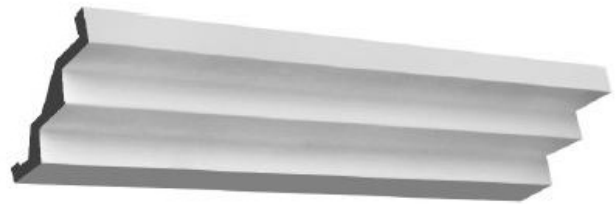

A126

CEILING - 160mm

1:1 SCALE*

WALL - 90 mm

CHECK THE SCALE AGAINST ANY STANDARD RULER

A126 *Modern*

* When printed on an A4 page
Please set your PRINTER scale to **NONE**

ALLPLASTA