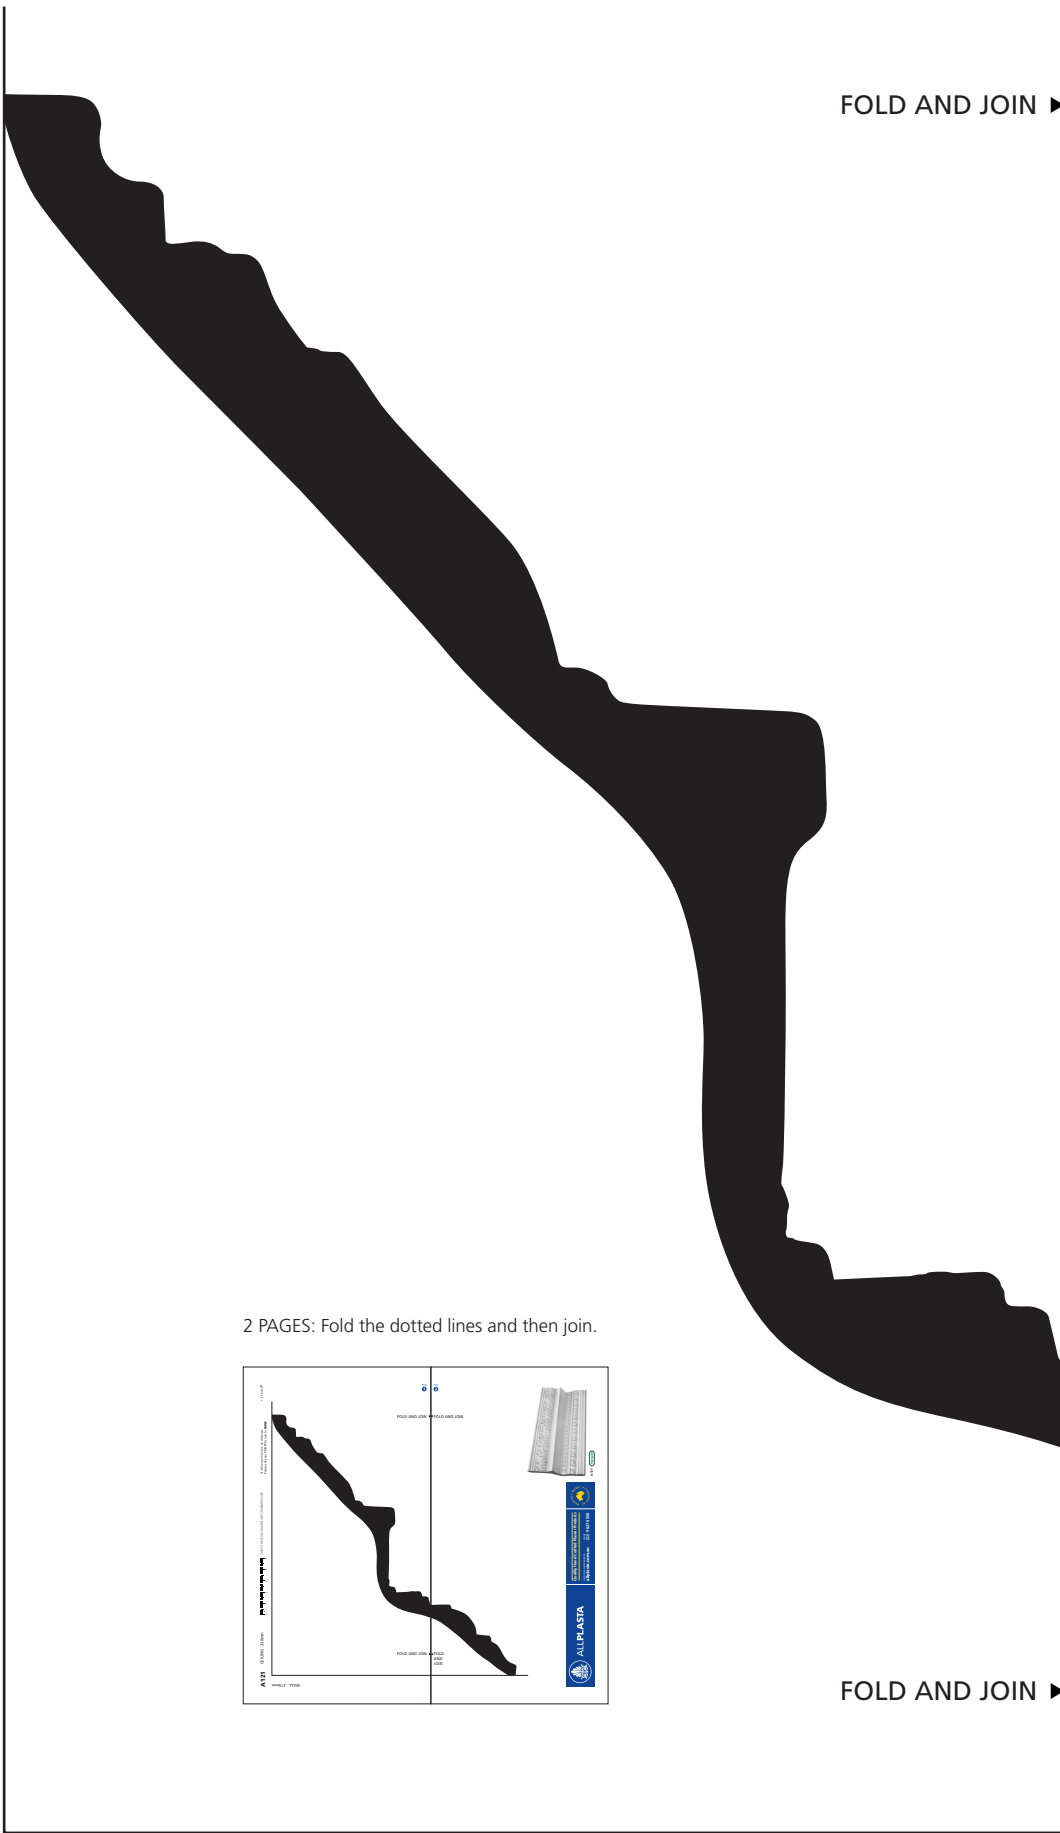

A121

CEILING - 230mm

WALL - 215mm

CHECK THE SCALE AGAINST ANY STANDARD RULER

* When printed on an A4 page
Please set your PRINTER scale to **NONE**

1:1 SCALE *

2 PAGES: Fold the dotted lines and then join.

FOLD AND JOIN ▶