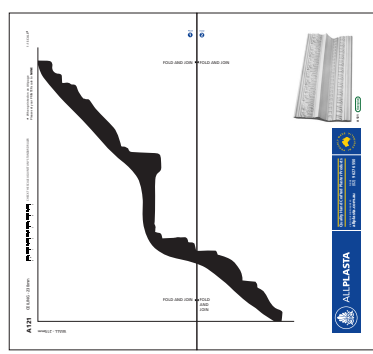

A121

CEILING - 230mm

WALL - 215mm

CHECK THE SCALE AGAINST ANY STANDARD RULER

* When printed on an A4 page
Please set your PRINTER scale to **NONE**

1:1 SCALE *

2 PAGES: Fold the dotted lines and then join.

FOLD AND JOIN ▶