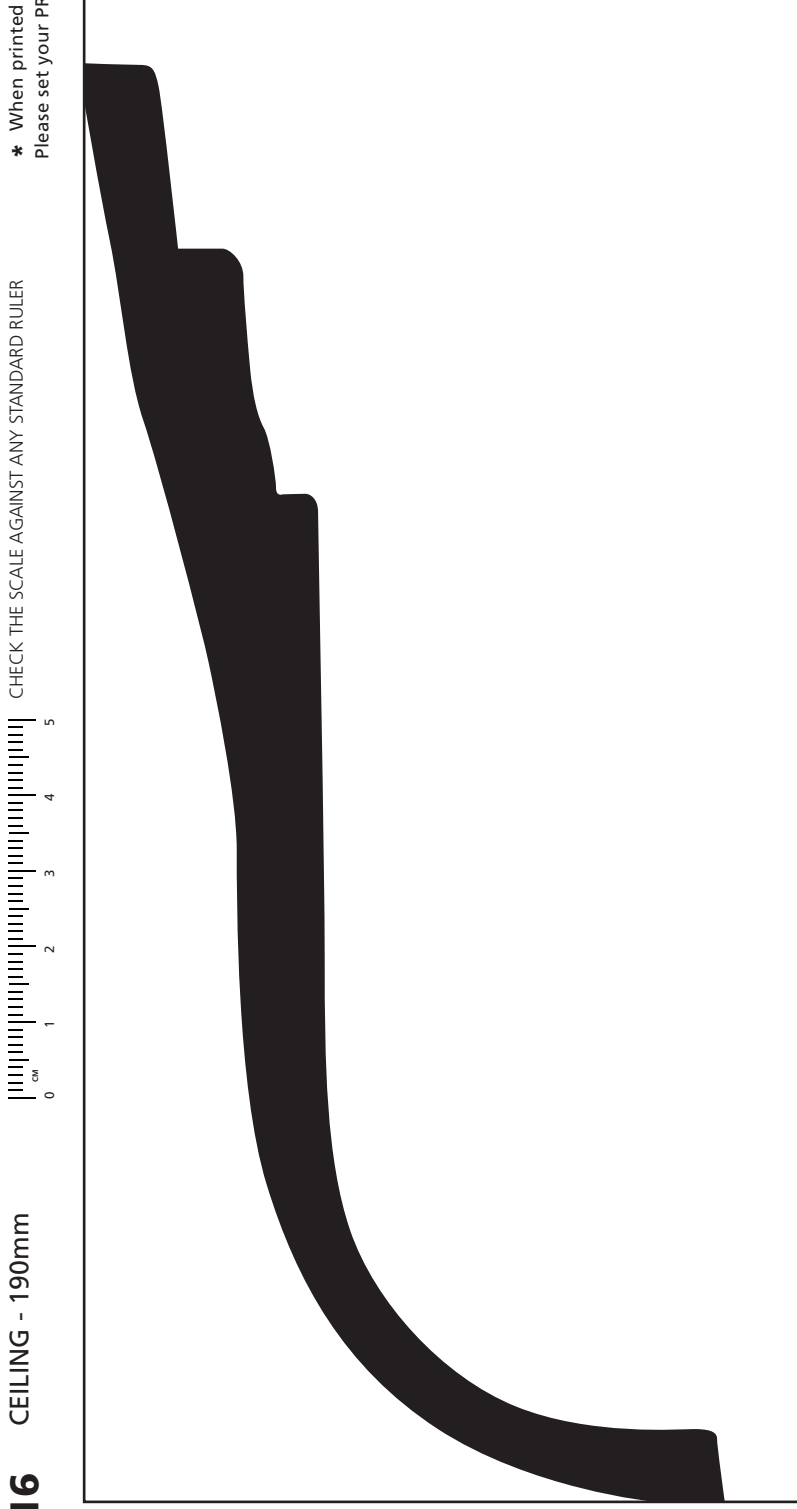

A116

CEILING - 190mm

CHECK THE SCALE AGAINST ANY STANDARD RULER

1:1 SCALE *

* When printed on an A4 page
Please set your PRINTER scale to **NONE**

WALL - 85mm

A116 Art Deco

ALLPLASTA