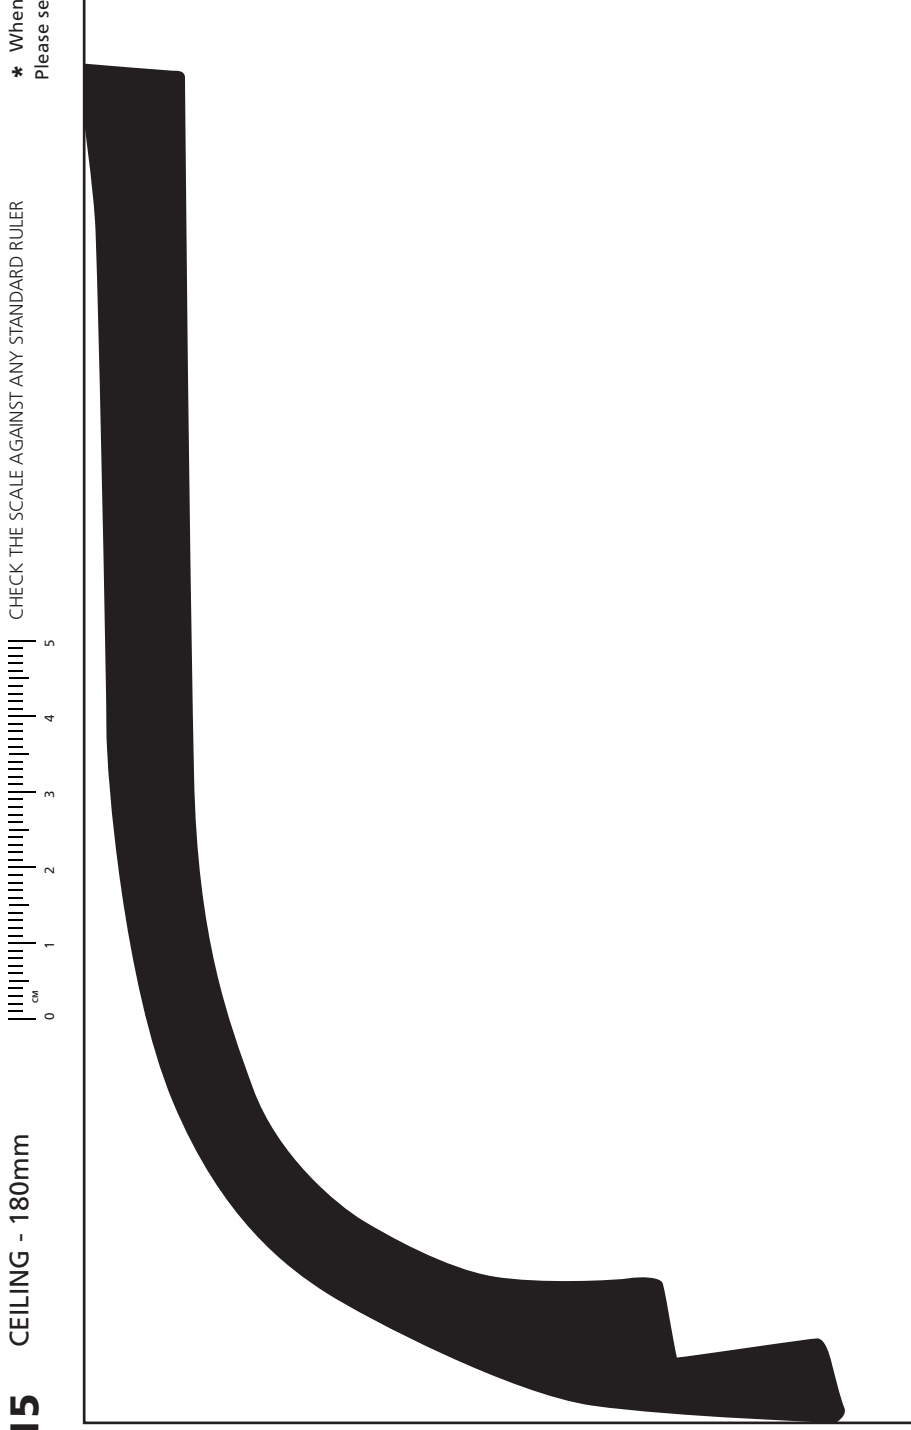

**A115**

CEILING - 180mm

CHECK THE SCALE AGAINST ANY STANDARD RULER

1:1 SCALE \*

\* When printed on an A4 page  
Please set your PRINTER scale to **NONE**

WALL - 100mm

**A115** *Modern*

**ALLPLASTA**