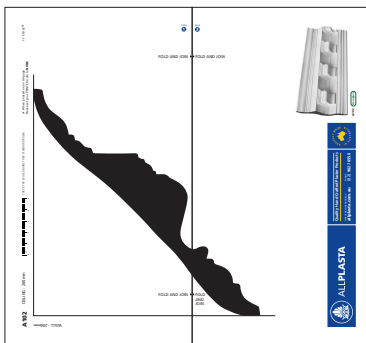

A102

CEILING - 200mm

CHECK THE SCALE AGAINST ANY STANDARD RULER

* When printed on an A4 page
Please set your PRINTER scale to **NONE**

1:1 SCALE *

WALL - 200mm

2 PAGES: Fold the dotted lines and then join.

FOLD AND JOIN ▶