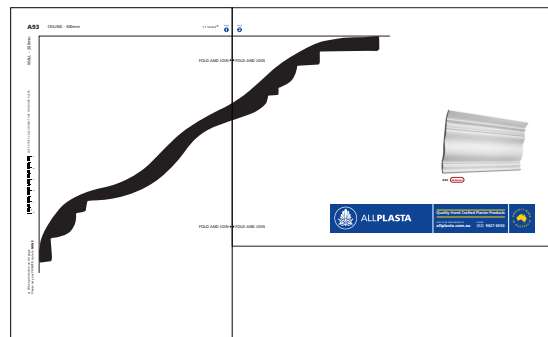

WALL - 200mm

CHECK THE SCALE AGAINST ANY STANDARD RULER

* When printed on an A4 page
Please set your PRINTER scale to **NONE**

2 PAGES: Fold the dotted lines and then join.

FOLD AND JOIN

A93 Colonial

ALLPLASTA