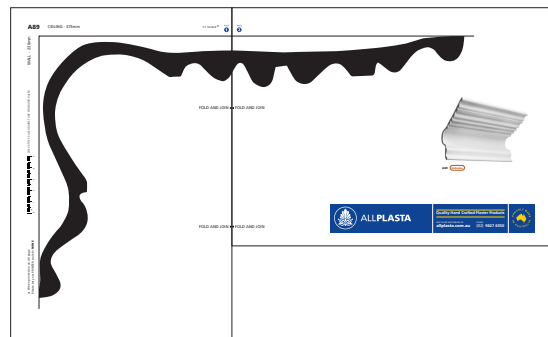

WALL - 230mm

CHECK THE SCALE AGAINST ANY STANDARD RULER

* When printed on an A4 page
Please set your PRINTER scale to **NONE**

2 PAGES: Fold the dotted lines and then join.

▼ FOLD AND JOIN

A89 *Victorian*

ALLPLASTA