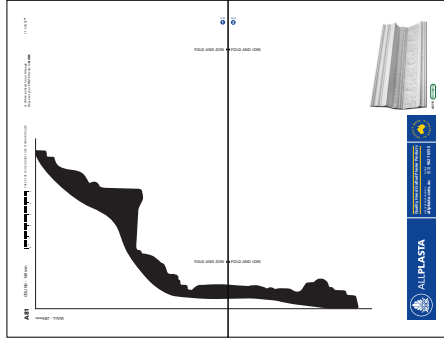

A81

CEILING - 140mm

CHECK THE SCALE AGAINST ANY STANDARD RULER

WALL - 285mm

FOLD AND JOIN ▶

* When printed on an A4 page
Please set your PRINTER scale to **NONE**

1:1 SCALE *

2 PAGES: Fold the dotted lines and then join.