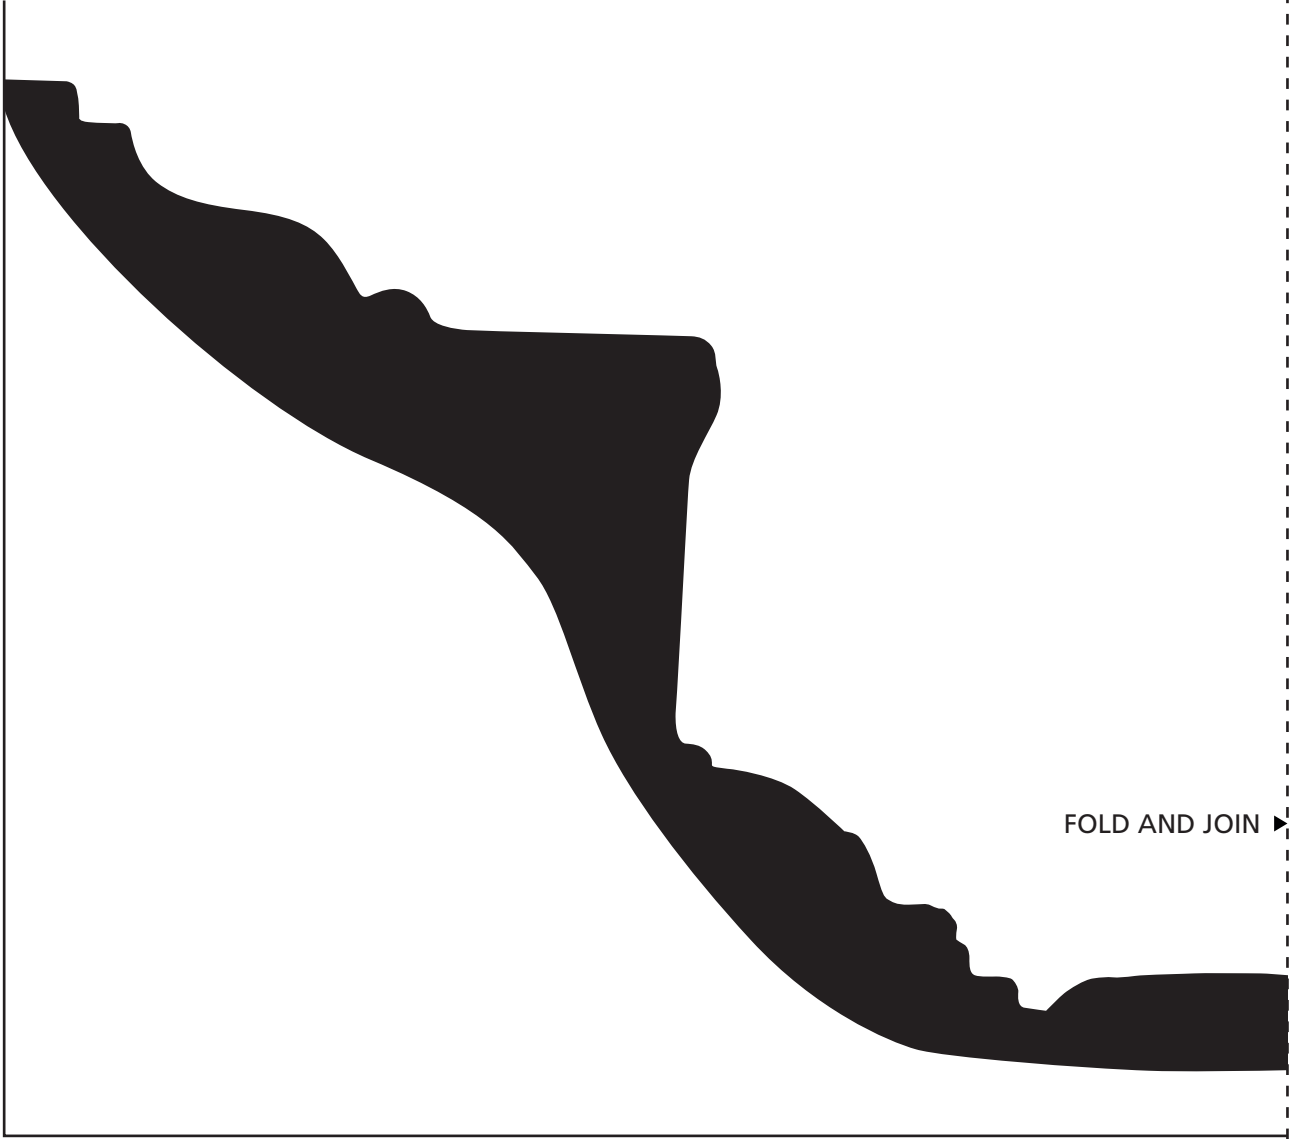

A81

CEILING - 140mm

CHECK THE SCALE AGAINST ANY STANDARD RULER

WALL - 285mm

FOLD AND JOIN ▶

* When printed on an A4 page
Please set your PRINTER scale to **NONE**

1:1 SCALE *

2 PAGES: Fold the dotted lines and then join.