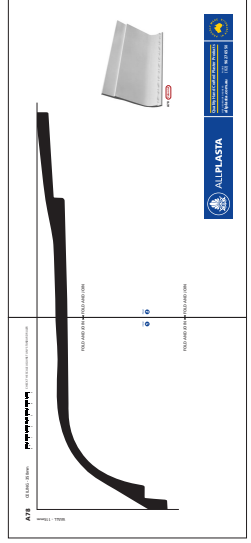

A78

CEILING - 350mm

WALL - 115mm

CHECK THE SCALE AGAINST ANY STANDARD RULER

* When printed on an A4 page
Please set your PRINTER scale to **NONE**

1:1 SCALE *

FOLD AND JOIN

PAGE **1**

FOLD AND JOIN

2 PAGES: Fold the dotted lines and then join.

▼ FOLD AND JOIN

▼ FOLD AND JOIN

A78 Colonial

ALLPLASTA

Quality Hand Crafted Plaster Products

VISIT US OR SHOP ONLINE AT:
allplasta.com.au