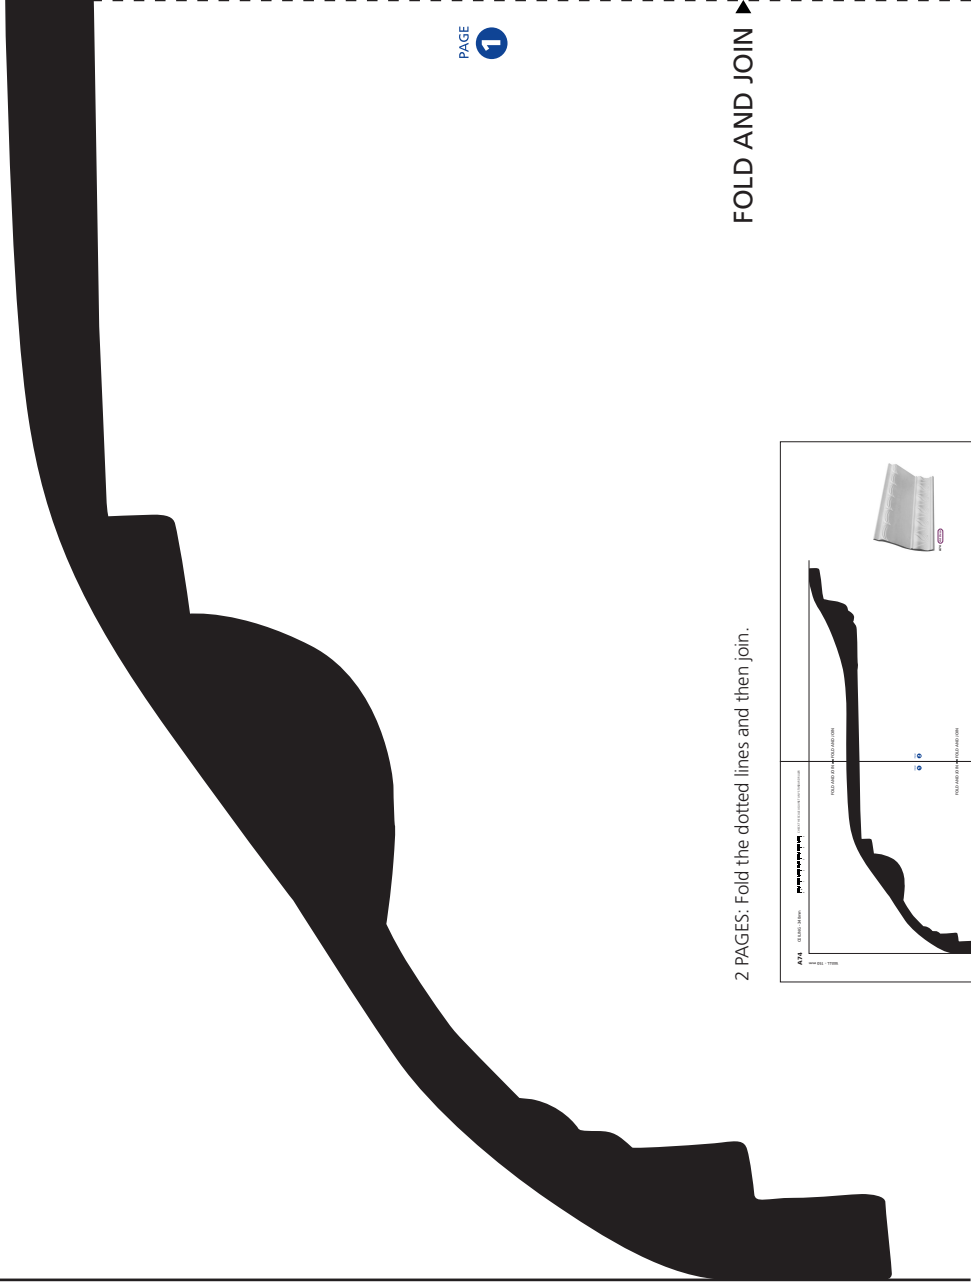

A74

CEILING - 340mm

WALL - 150 mm

CHECK THE SCALE AGAINST ANY STANDARD RULER

FOLD AND JOIN ▶

PAGE **1**

FOLD AND JOIN ▶

2 PAGES: Fold the dotted lines and then join.

* When printed on an A4 page
Please set your PRINTER scale to **NONE**

1:1 SCALE *

◀ FOLD AND JOIN

PAGE
2

A74 Art Deco

◀ FOLD AND JOIN

ALLPLASTA

Quality Hand Crafted Plaster Products