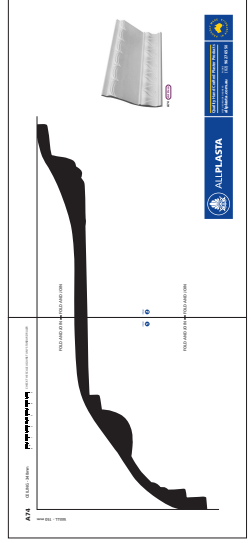

A74

CEILING - 340mm

WALL - 150 mm

CHECK THE SCALE AGAINST ANY STANDARD RULER

FOLD AND JOIN ▶

PAGE **1**

FOLD AND JOIN ▶

2 PAGES: Fold the dotted lines and then join.

* When printed on an A4 page
Please set your PRINTER scale to **NONE**

1:1 SCALE *

◀ FOLD AND JOIN

PAGE
2

A74 Art Deco

◀ FOLD AND JOIN

ALLPLASTA

Quality Hand Crafted Plaster Products