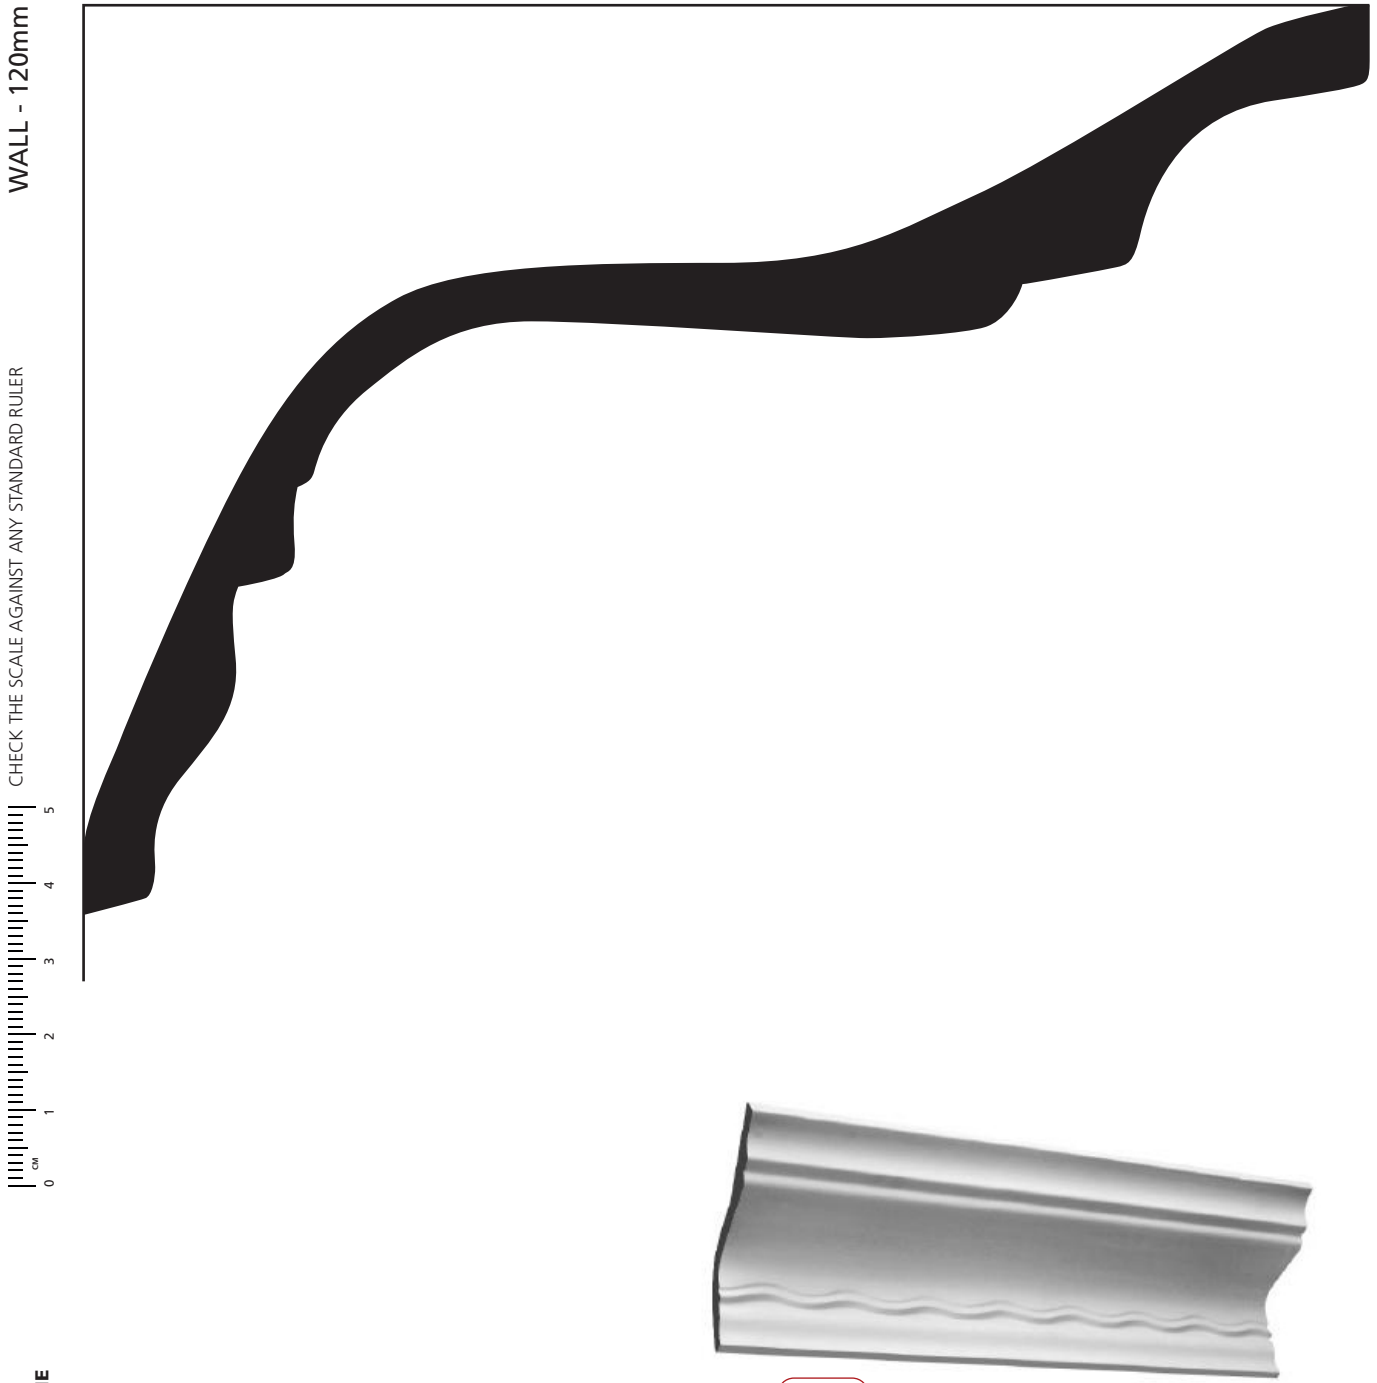

A51

CEILING - 170mm

1:1 SCALE*

A51 Colonial

* When printed on an A4 page
Please set your PRINTER scale to **NONE**

ALLPLASTA

Quality Hand Crafted Plaster Products

VISIT US OR SHOP ONLINE AT:
allplasta.com.au