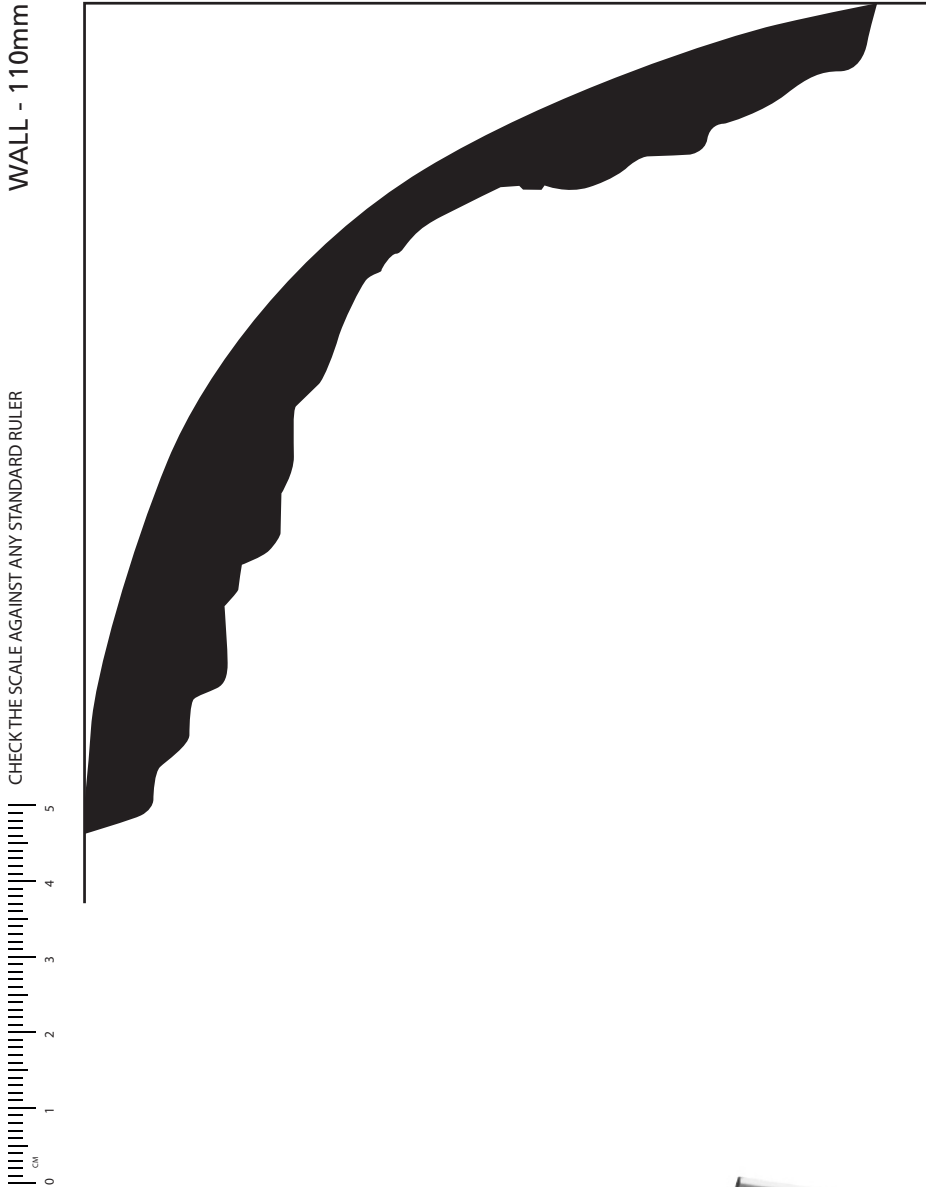

A31

CEILING - 105mm

1:1 SCALE*

A31 Federation

* When printed on an A4 page
Please set your PRINTER scale to NONE

ALLPLASTA

Quality Hand Crafted Plaster Products

VISIT US OR SHOP ONLINE AT:
allplasta.com.au