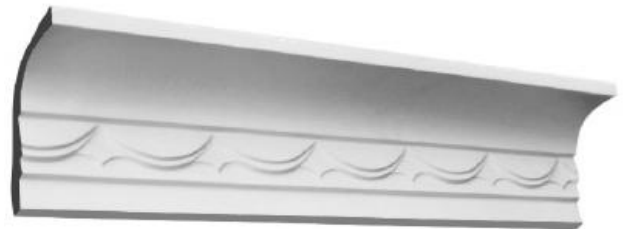

# A13

CEILING - 105mm

1:1 SCALE\*

WALL - 110mm

CHECK THE SCALE AGAINST ANY STANDARD RULER

A13 Art Deco

\* When printed on an A4 page  
Please set your PRINTER scale to **NONE**