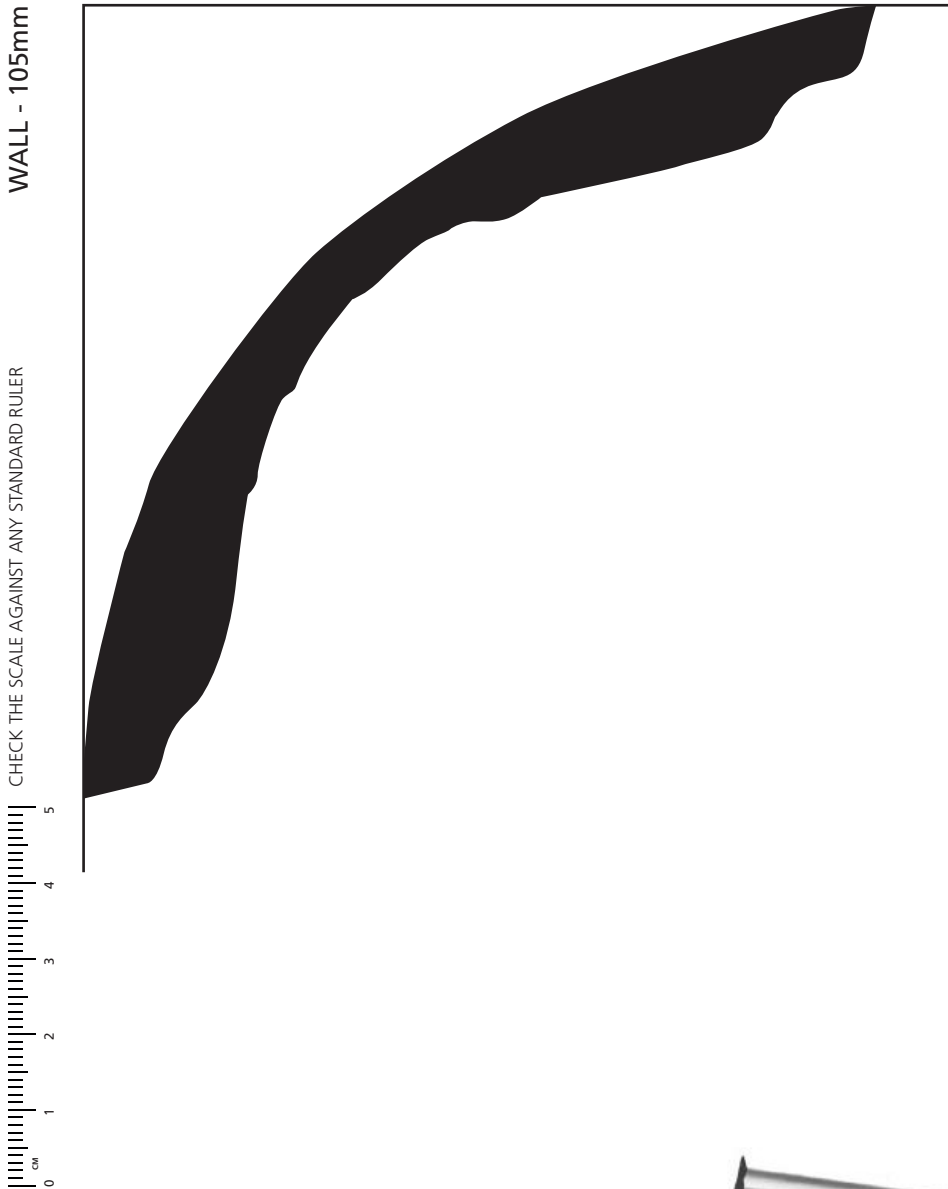

**A9** CEILING - 105mm

1:1 SCALE\*

**A9** Federation

\* When printed on an A4 page  
Please set your PRINTER scale to **NONE**

**ALLPLASTA**

Quality Hand Crafted Plaster Products

VISIT US OR SHOP ONLINE AT:  
[allplasta.com.au](http://allplasta.com.au)