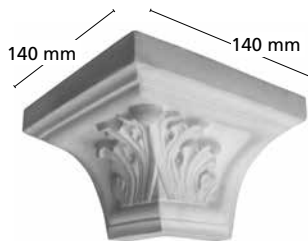

Light Sconces

ALS1 Corner Sconce Col Vic

↓ 215mm WIDTH x 215mm DEPTH
300 mm HEIGHT

ALS2 Col Mod

↓ 420mm WIDTH x 200mm DEPTH
120mm HEIGHT

AC62 Col

↓ 300 mm HEIGHT x 260 mm WIDTH
125 mm DEPTH

Cornice Mitre Blocks

Cornice mitre blocks suit cornice 90mm x 90mm

AEX1 Col Vic Geo Fed

□ 140 mm x 140 mm
↓ 90 mm CORNICE EXTERNAL CORNER

AEX2 Col Vic Geo Fed

□ 140 mm x 140 mm
↓ 90 mm CORNICE INTERNAL CORNER

AEX3 Col Vic Geo Fed

□ 150mm
↓ 90 mm CORNICE JOINER