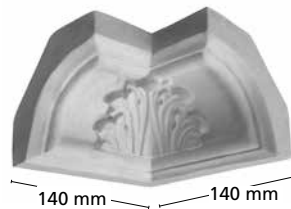

Light Sconces

ALS1 Corner Sconce Col Vic

↓ 215mm WIDTH x 215mm DEPTH
300 mm HEIGHT

ALS2 Col Mod

↓ 420mm WIDTH x 200mm DEPTH
120mm HEIGHT

AC62 Col

↓ 300 mm HEIGHT x 260 mm WIDTH
125 mm DEPTH

Cornice Mitre Blocks

Cornice mitre blocks suit cornice 90mm x 90mm

AEX1 Col Vic Geo Fed

□ 140 mm x 140 mm
↓ 90 mm CORNICE EXTERNAL CORNER

AEX2 Col Vic Geo Fed

□ 140 mm x 140 mm
↓ 90 mm CORNICE INTERNAL CORNER

AEX3 Col Vic Geo Fed

□ 150mm
↓ 90 mm CORNICE JOINER