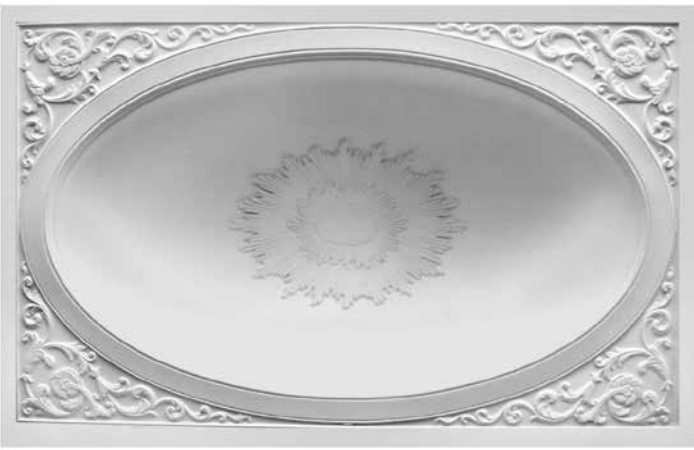

Ceiling Domes

Pictured
Custom dome
AS39 Curved Strip & A81 Cornice

**AD1** Vic

□ 1940 mm X 1250 mm

↓ 460 mm DEPTH

— 90 mm EDGE

Also available without decorative centre. POA

**AD2** Col

⊖ 660 mm DIAMETER

↓ 100 mm DEPTH

**AD1C** Vic

□ 1680 mm x 960 mm

↓ 460 mm DEPTH

— 90 mm EDGE

Also available without decorative centre. POA

**AD3** Col

⊖ 1010 mm DIAMETER

↓ 130 mm DEPTH

**AD4** Col

⊖ 900 mm DIAMETER

↓ 130 mm DEPTH

ADP4 Col

DOME LIGH PELMET PROFILE

⊖ 760 mm INSIDE DIAMETER

**AD5** Vic

⊖ 1050 mm DIAMETER

↓ 250 mm DEPTH

Ceiling Domes can be manufactured to suit any design, shape or size. We have light pelmets on selected domes where LED strip lighting can be used to enhance the look of the dome. Custom light pelmets can be made to suit any size or design. Please ask for more details.