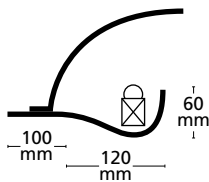

AD5 Vic

⊖ 1050 mm DIAMETER

↓ 250 mm DEPTH