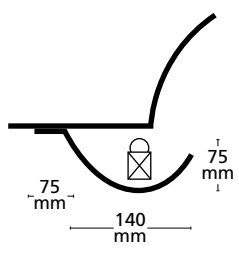

ALL DIMENSIONS ARE APPROXIMATE

**AD6** *Col*

- 2375 mm x 1760 mm
- ↓ 240 mm DEPTH
- ≡ 90 mm EDGE

**AD7** *Col*

- ⊖ 1550 mm DIAMETER
- ↓ 300 mm DEPTH

**AD6C** *Col*

- 1975 mm x 1380 mm
- ↓ 240 mm DEPTH
- ≡ 90 mm EDGE

**AD8** *Col*

- ⊖ 2000 mm DIAMETER
- ↓ 300 mm DEPTH

ADP8 *Col*

- DOME LIGHT PELMET PROFILE
- ⊖ 1600 mmC

**AD9** *Col*

- ⊖ 4000 mm DIAMETER
- ↓ 400 mm DEPTH

ADP9 *Col*

- DOME LIGHT PELMET PROFILE
- ⊖ 3500 mm INSIDE DIAMETER

**AD10** *Col*

- ⊖ 1440 mm DIAMETER
- ↓ 405 mm DEPTH

ADP10 *Mod*

- DOME LIGHT PELMET PROFILE
- ⊖ 1250 mm DIAMETER

AD11 *Col*
⊖ 3690 mm DIAMETER
↓ 400 mm DEPTH

ADP11 *Col*
DOME LIGHT PELMET PROFILE
⊖ 3570 mm DIAMETER

AD12 *Col*
⊖ 390 mm DIAMETER
⊖ 180 mm CENTRE DIAMETER
↓ 30 mm DEPTH

AD13 *Vic*
⊖ 760 mm DIAMETER
↓ 110 mm DEPTH

Pictured
Custom Ceiling Dome
A227 Cornice used for Pelmet

ALL DIMENSIONS ARE APPROXIMATE