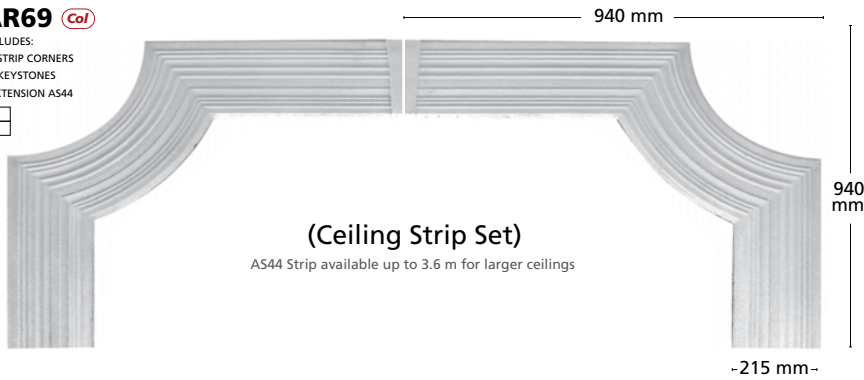

- INCLUDES:
- 4 STRIP CORNERS
- 4 KEYSTONES
- EXTENSION AS44

AR70 Col
 ⊖ 300 mm DIAMETER
 ⊖ 40 mm CENTRE DIAMETER

AR71 / AR71-V Vic
 ⊖ 600 mm DIAMETER
 ⊖ 60 mm CENTRE DIAMETER
 Available vented or un-vented